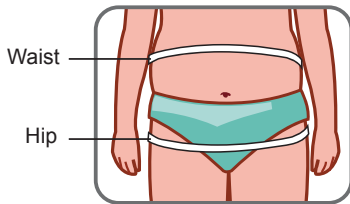

FA-633 Tape for measuring circumference

Head circumference

- Continuous pull-out tape measure for precise measurement around the body
- Ideal to determine the WHR (Waist-to-Hip-Ratio), which can give information about the distribution of the body's fat deposits using an indirect determination of abdominal fat
- Useful diagnosis instrument
- With integrated feed mechanism

Platform material: Plastic

Product dimension: 90 x 65 x 25mm (3.54" x 2.56" x 1")(Approx)

Product weight: 0,05 kg (Approx)

Tape measure length: 5 - 205 cm

Graduation: 0.1 cm

Pull out mechanism