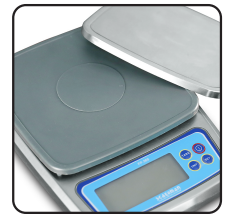

## YP-360B Waterproof Scale

- IP68 rating (protected from immersion in water with a depth of up to 1.5 meter or 5 feet for up to 60 mins)
- Durable design with stainless steel housing
- With removable stainless steel platform for easy cleaning
- With high/low limit alert function and backlight display in 3 colors
- Tare and hold function
- Stability indication
- Over load & low battery indication

**View area size:** W66 x H27 mm

**Platform material:** Stainless steel

**Platform size:** 136.7 x 136.7 mm

**Product dimension:** 199.6 x 142.6 x 46.8 mm

**Unit:** kg, g, oz, lb

**Power by:** 4 pcs AA batteries or DC 9V (0.5A) adaptor

Durable and removable stainless steel platform

Power jack for adaptor

Battery box

BELOW  
the low limit

WITHIN  
the target range

OVER  
than the high limit

Color display to explain if the food portion is under, within or over the target.