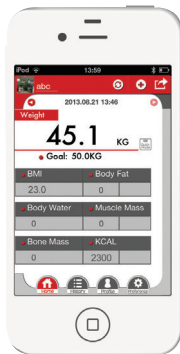

FS-205L4 Bluetooth Body Fat Scale

With Body Water, Bone Mass, Muscle Mass Estimation
And Daily Calorie Predication

Wireless (Bluetooth) communication between Scale and iPhone/iPod/iPad
Bioelectrical Impedance Analysis (BIA) technology for body fat, body water, bone mass and muscle mass estimation

This app stores history of your data, and tracks the weight measurement of your family with the wireless scale Bluetooth connectivity

Available for iPhone, iPod, iPad and Android

Easy to record weight and retrieve historical data. Allow you to share your experience via email, facebook or twitter

- High precision STRAIN GAUGE technology for weight measurement
- With calorie predictor
- With color segment and LED backlight
- Athlete mode selection (age range from 15 to 85 years)
- 4-user memories
- 4-button operation
- Backlight function
- Body fat level indicator
- Fast recall function
- Auto-off functions
- Low battery indicator

View area size: W90 x H50mm (3.5" x 2.0")

Platform material: Glass

Platform Size: 330 x 310 mm (13.0" x 12.2")

Product dimension: 330 x 310 x 30 mm (13.0" x 12.2" x 1.2") (Approx)

Product weight: 2.1kg (Approx.)